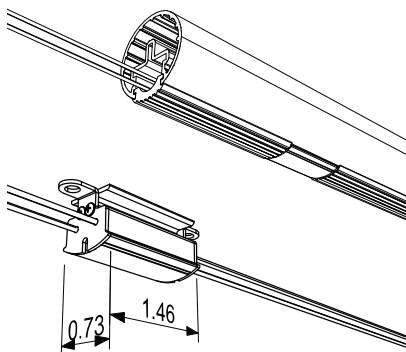

Power supply	24VDC constant voltage
Max power	2W per module
LEDs	Samsung or Cree 3030
Max Flux	250 lumens
Color temperature	3000 degrees K
CRI	>80
Max modules per string	45
Max power per string	96W
Wire	18 SWG with Teflon insulation
Wet location	IP65 rated
Lifespan	>80% at 50,000 hrs