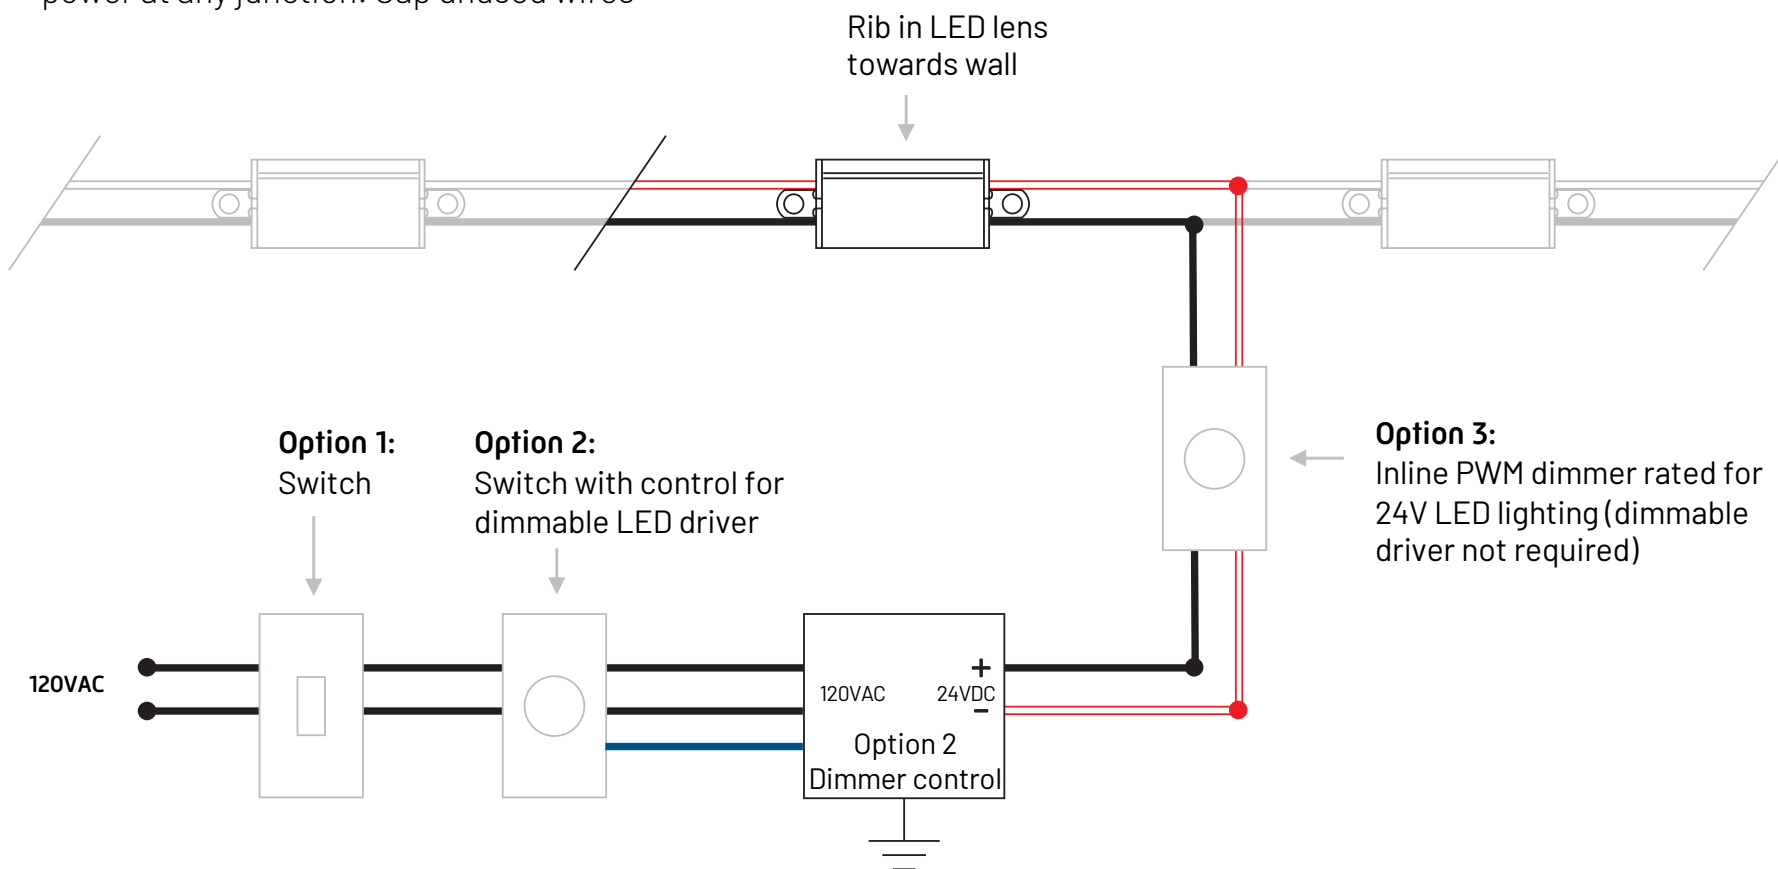

PROMENAID CHANNELUX™ LED INSTALLATION INSTRUCTIONS

INSTALL LED MODULES IN SERIES

Red to red and black to black. Connect to power at any junction. Cap unused wires

Problems? Call 888-992-4943 x301

Promenaïd® handrails and grab bars are guaranteed for five years against all manufacturing defects. Installation must be performed by qualified personnel.